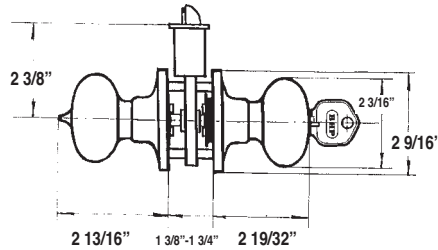

### **BHP** Item #UL32155AN - Passage Set

Grade III tubular passage set, constructed from zinc dichromate-plated steel inner components and lacquer-coated brass outer components. Stainless steel tongue, latch face and strike. U.L. approved 3-hour fire rating. (U.L. Control #8ZA6)

#### **Additional Hardware Included:**

- \* 1 pc. 2 1/4" x 1 3/4" radius-corner, full-lip strike plate
- \* 1 pc. all-metal, adjustable spring latch with 2 3/8"- 2 3/4" backset and 1/4" radius-corner latch face
- \* 4 pcs. #8 x 3/4" wood screws and 2 pcs. 1 1/8" machine screws

### **BHP** Item #UL32555AN - Entry Set

Grade III tubular entry set, constructed from zinc dichromate-plated steel inner components, solid brass cylinder plug and lacquer-coated brass outer components. Stainless steel tongue, latch face and strike. U.L. approved 3-hour fire rating. (U.L. Control #8ZA6)