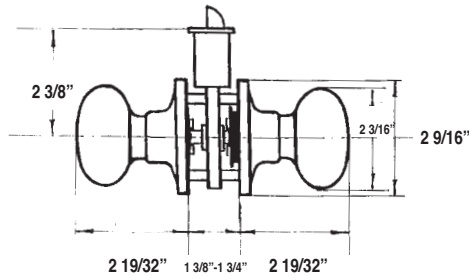

### **BHP** Item #UL32155AN - Passage Set

Grade III tubular passage set, constructed from zinc dichromate-plated steel inner components and lacquer-coated brass outer components. Stainless steel tongue, latch face and strike. U.L. approved 3-hour fire rating. (U.L. Control #8ZA6)

#### **Additional Hardware Included:**

- \* 1 pc. 2 1/4" x 1 3/4" radius-corner, full-lip strike plate
- \* 1 pc. all-metal, adjustable spring latch with 2 3/8"- 2 3/4" backset and 1/4" radius-corner latch face
- \* 4 pcs. #8 x 3/4" wood screws and 2 pcs. 1 1/8" machine screws

### **BHP** Item #UL32555AN - Entry Set

Grade III tubular entry set, constructed from zinc dichromate-plated steel inner components, solid brass cylinder plug and lacquer-coated brass outer components. Stainless steel tongue, latch face and strike. U.L. approved 3-hour fire rating. (U.L. Control #8ZA6)